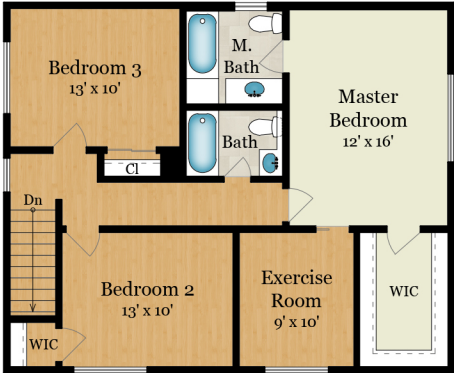

2094 CAMINO A LOS CERROS

MENLO PARK, CA 94025

Partial Lot Shown

Camino A Los Cerros

MAIN LEVEL

UPPER LEVEL

Rendering by Floor Plan Visuals.
All measurements are approximate. While deemed reliable, no information on these floor plans should be relied upon without independent verification.