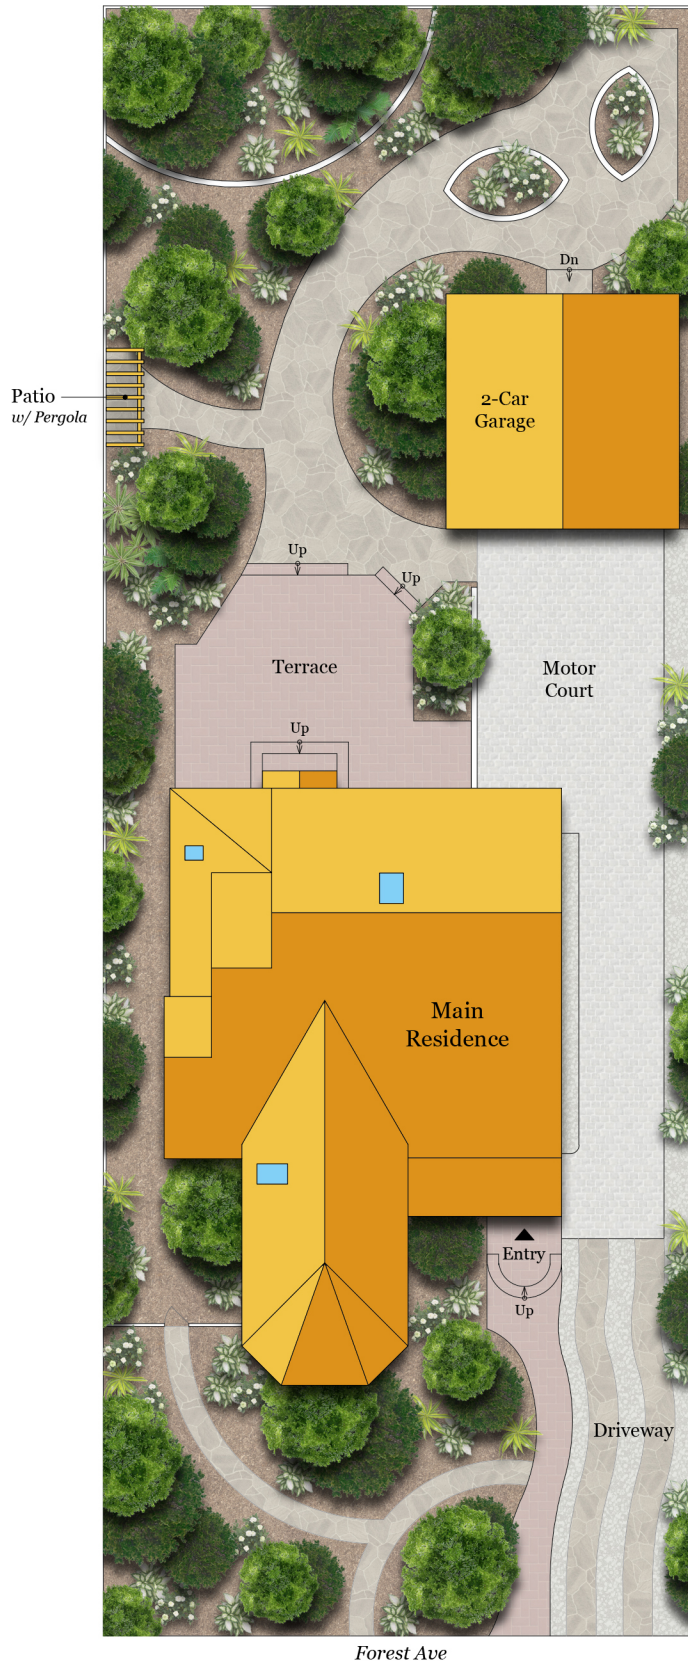

812 FOREST AVENUE

PALO ALTO, CA 94301

SITE PLAN

Rendering by Floor Plan Visuals.
All measurements are approximate. While deemed reliable, no information on these floor plans should be relied upon without independent verification.