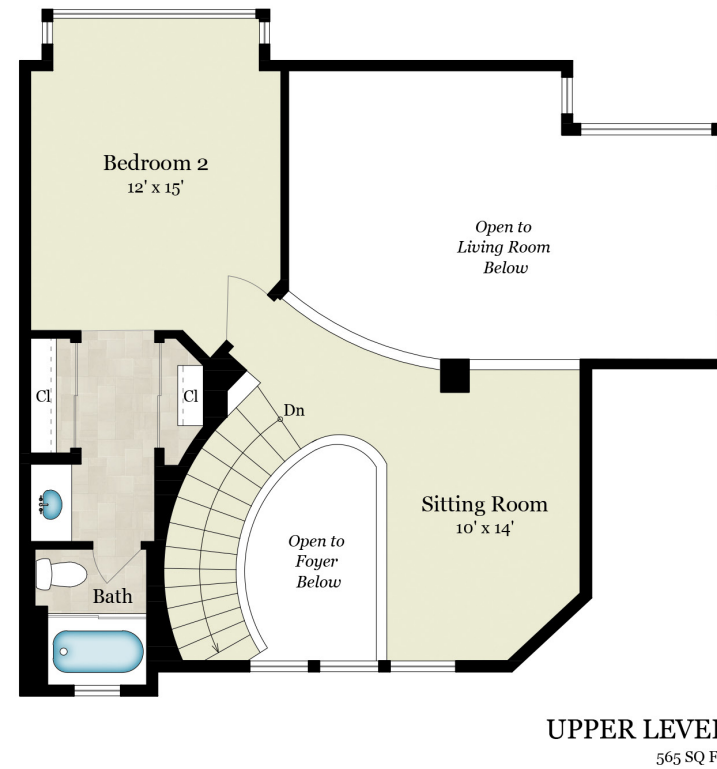

COMPASS

400 BALTIC CIRCLE | UNIT 436

REDWOOD SHORES, CA 94065

Estimated Total Square Footage: 1,860 SQ FT

Calculated from outside face of exterior walls and center line of demising walls.

Nick Granoski
Real Estate Advisor